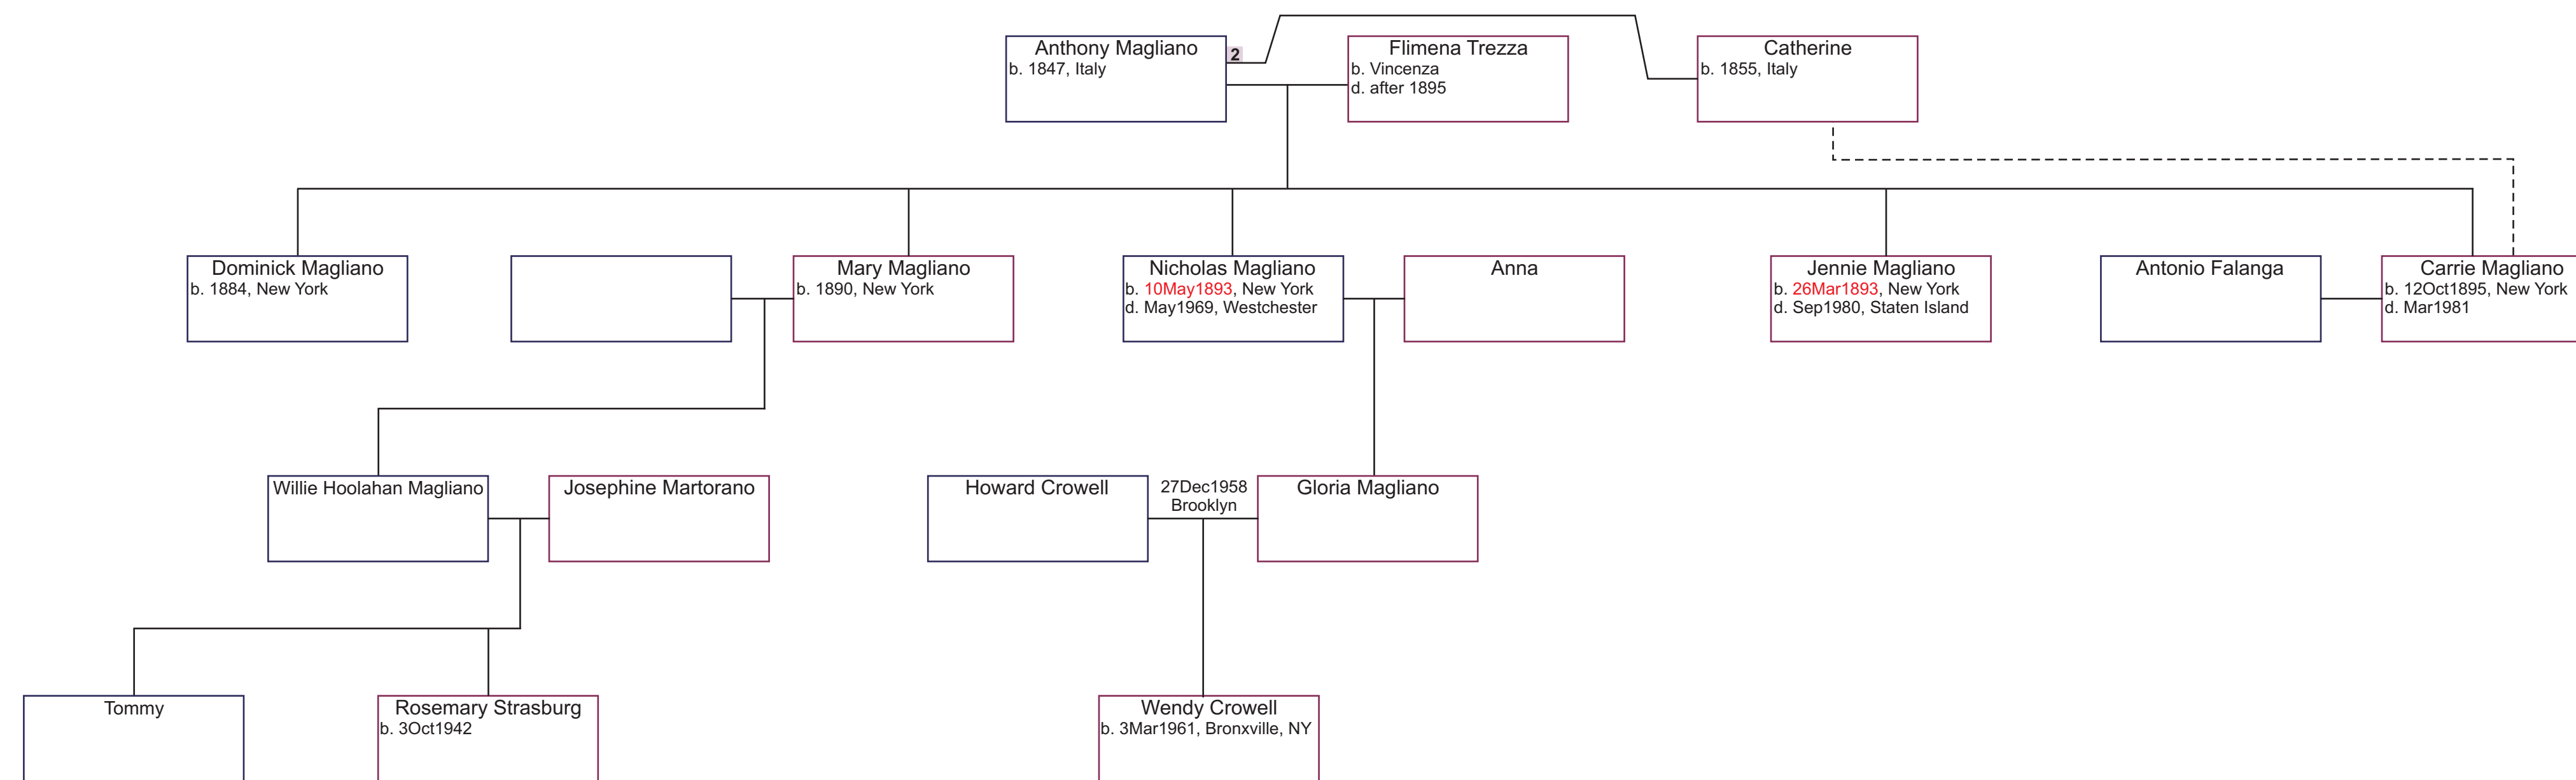

**Extended Family Trees of Clint Goss and Vera Shanov - Main Index Page**  
 researched by Clint Goss [clint@goss.com] — as of April 2, 2012

Extended Family Trees of Clint Goss and Vera Shanov - Page HCG  
researched by Clint Goss [clint@goss.com] — as of March 29, 2012

**Extended Family Trees of Clint Goss and Vera Shanov - Page AV**  
 researched by Clint Goss [clint@goss.com] — as of April 2, 2012

This section of the family tree is connected to the above in some way ....

**Extended Family Trees of Clint Goss and Vera Shanov - Page FCW**  
 researched by Clint Goss [clint@goss.com] — as of March 29, 2012

Extended Family Trees of Clint Goss and Vera Shanov - Page WS  
 researched by Clint Goss [clint@goss.com] — as of March 29, 2012