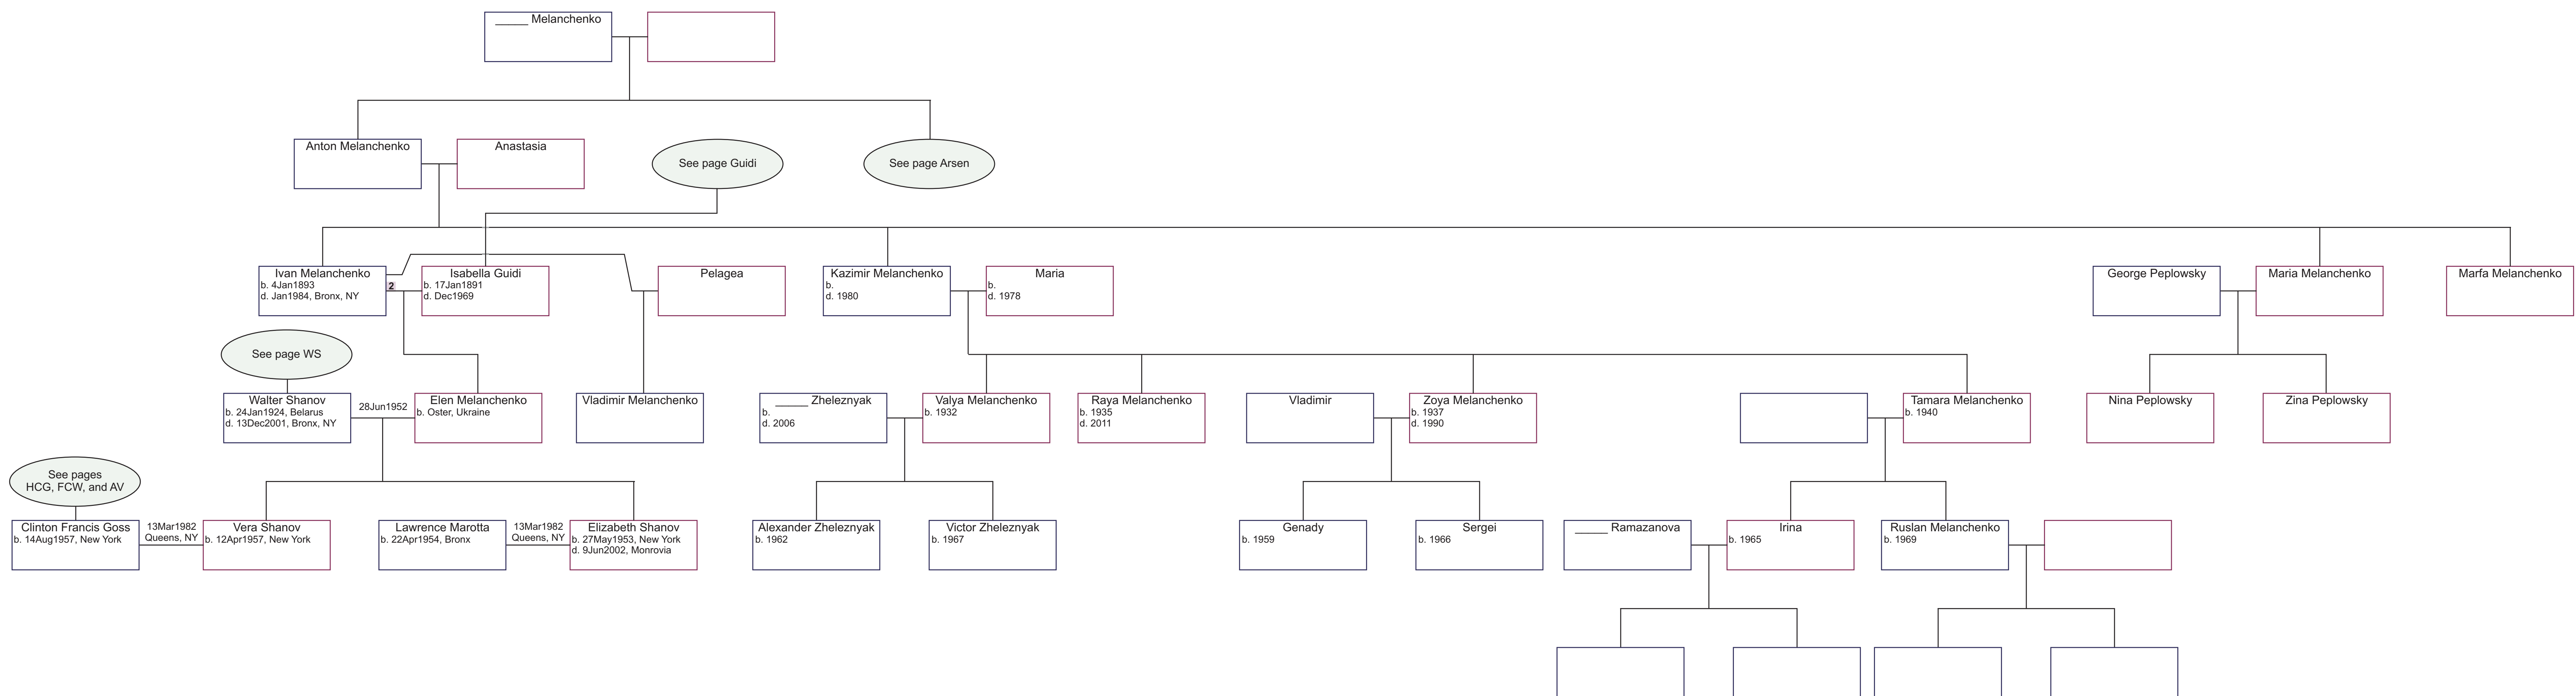

Extended Family Trees of Clint Goss and Vera Shanov - Page EM
researched by Clint Goss [clint@goss.com] — as of March 29, 2012