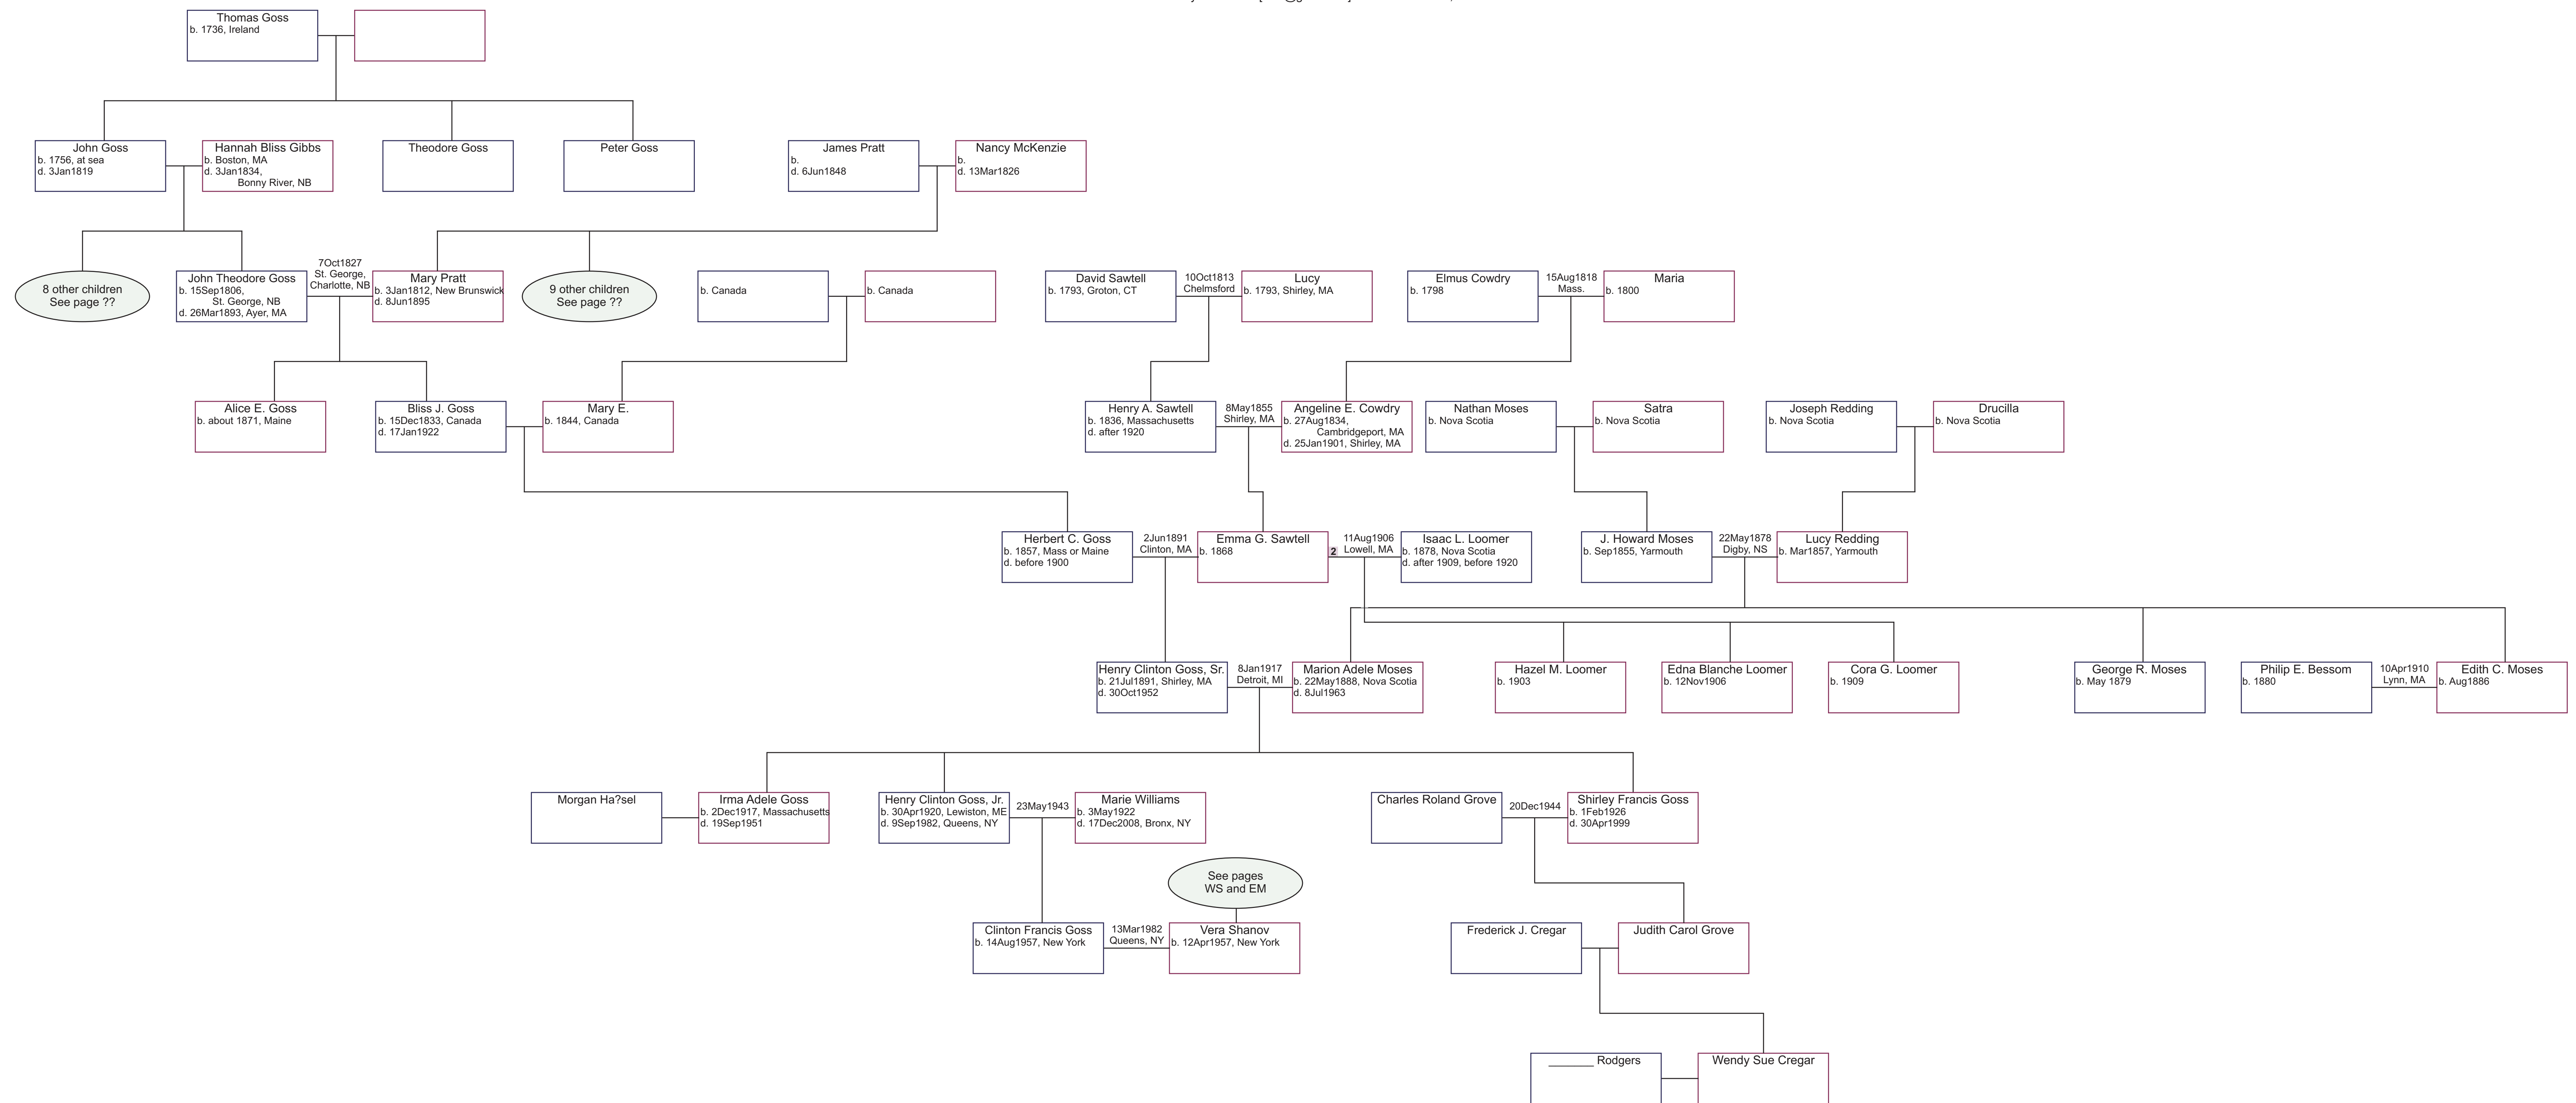

**Extended Family Trees of Clint Goss and Vera Shanov - Main Index Page**  
 researched by Clint Goss [clint@goss.com] — as of April 2, 2012

Extended Family Trees of Clint Goss and Vera Shanov - Page HCG  
researched by Clint Goss [clint@goss.com] — as of March 29, 2012

**Extended Family Trees of Clint Goss and Vera Shanov - Page AV**  
 researched by Clint Goss [clint@goss.com] — as of April 2, 2012

This section of the family tree is connected to the above in some way ....

**Extended Family Trees of Clint Goss and Vera Shanov - Page FCW**  
 researched by Clint Goss [clint@goss.com] — as of March 29, 2012

Extended Family Trees of Clint Goss and Vera Shanov - Page WS  
 researched by Clint Goss [clint@goss.com] — as of March 29, 2012