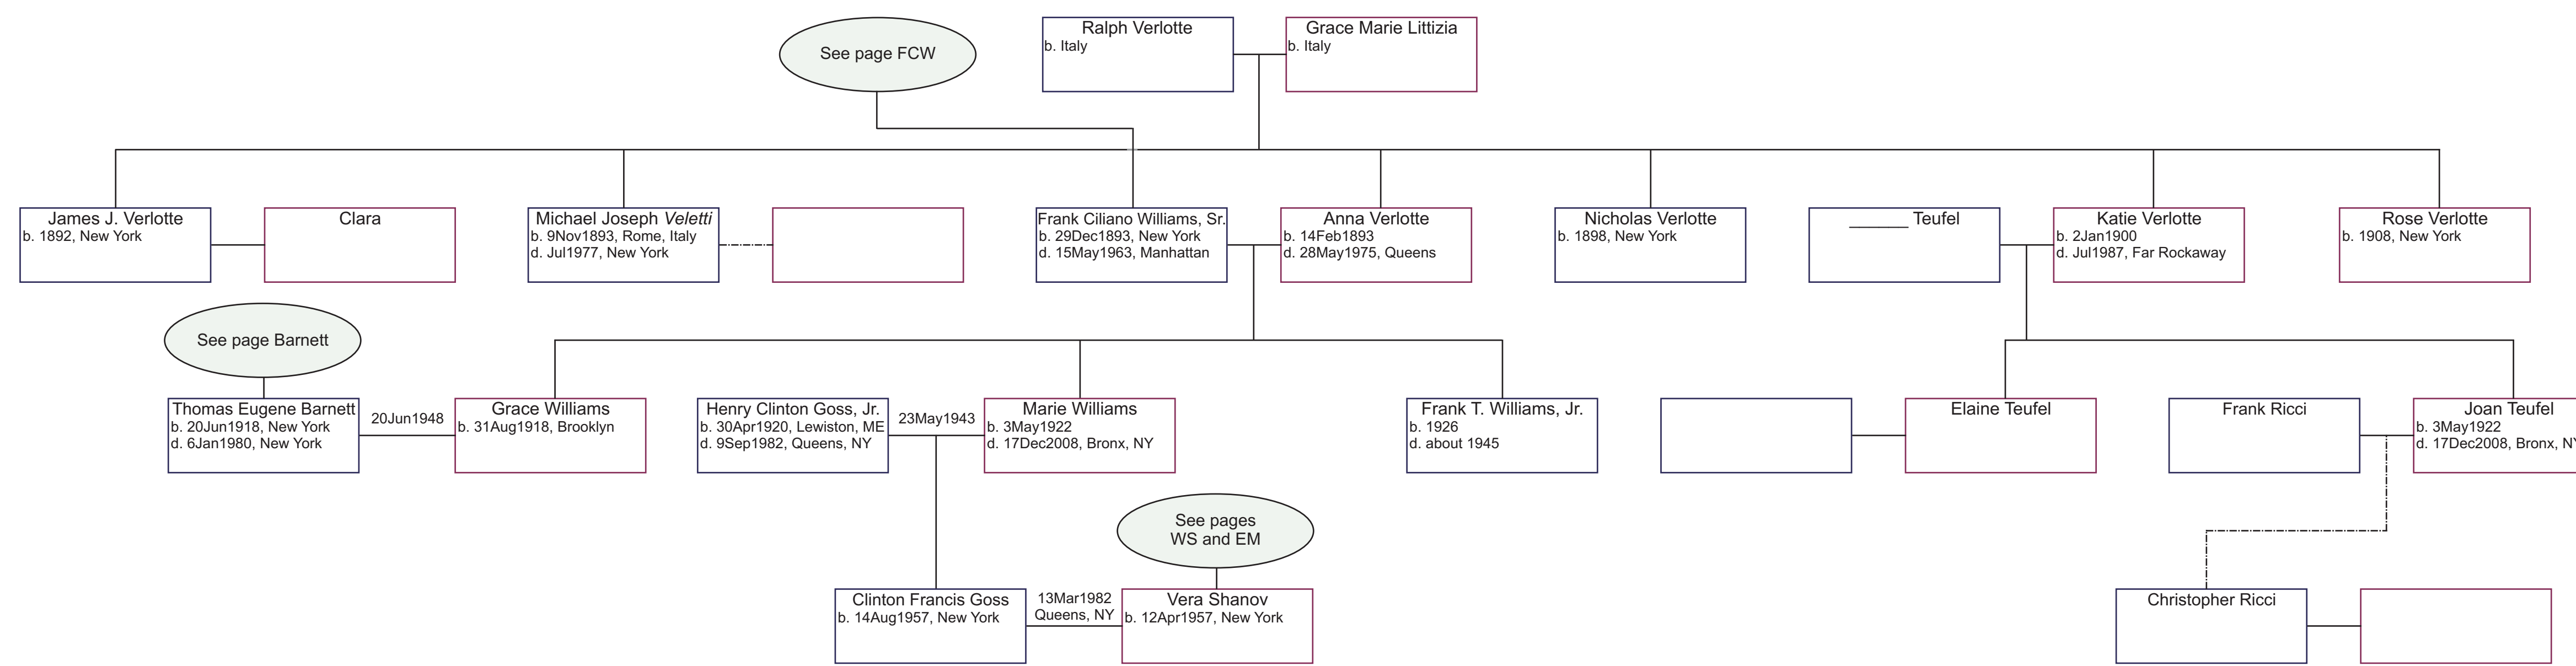

**Extended Family Trees of Clint Goss and Vera Shanov - Main Index Page**  
 researched by Clint Goss [clint@goss.com] — as of April 2, 2012

Extended Family Trees of Clint Goss and Vera Shanov - Page HCG  
researched by Clint Goss [clint@goss.com] — as of March 29, 2012

**Extended Family Trees of Clint Goss and Vera Shanov - Page AV**  
 researched by Clint Goss [clint@goss.com] — as of April 2, 2012

This section of the family tree is connected to the above in some way ....