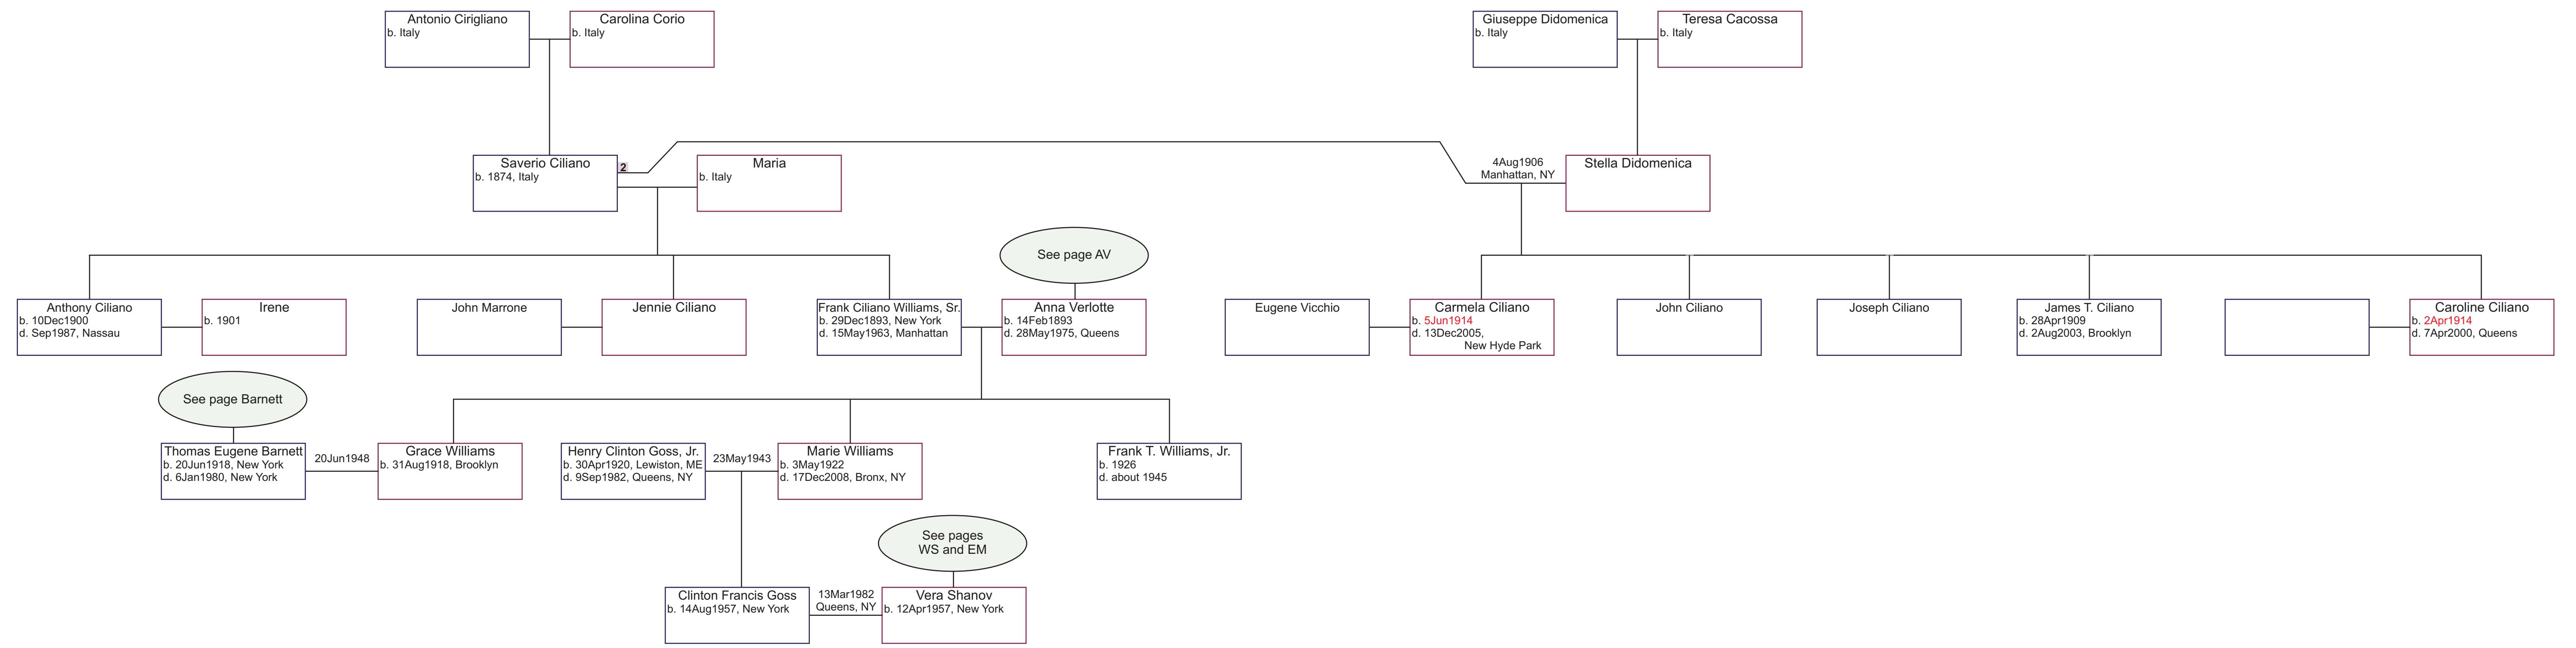

**Extended Family Trees of Clint Goss and Vera Shanov - Main Index Page**  
 researched by Clint Goss [clint@goss.com] — as of April 2, 2012

Extended Family Trees of Clint Goss and Vera Shanov - Page HCG  
researched by Clint Goss [clint@goss.com] — as of March 29, 2012

**Extended Family Trees of Clint Goss and Vera Shanov - Page AV**  
 researched by Clint Goss [clint@goss.com] — as of April 2, 2012

This section of the family tree is connected to the above in some way ....

**Extended Family Trees of Clint Goss and Vera Shanov - Page FCW**  
 researched by Clint Goss [clint@goss.com] — as of March 29, 2012

Extended Family Trees of Clint Goss and Vera Shanov - Page WS  
 researched by Clint Goss [clint@goss.com] — as of March 29, 2012