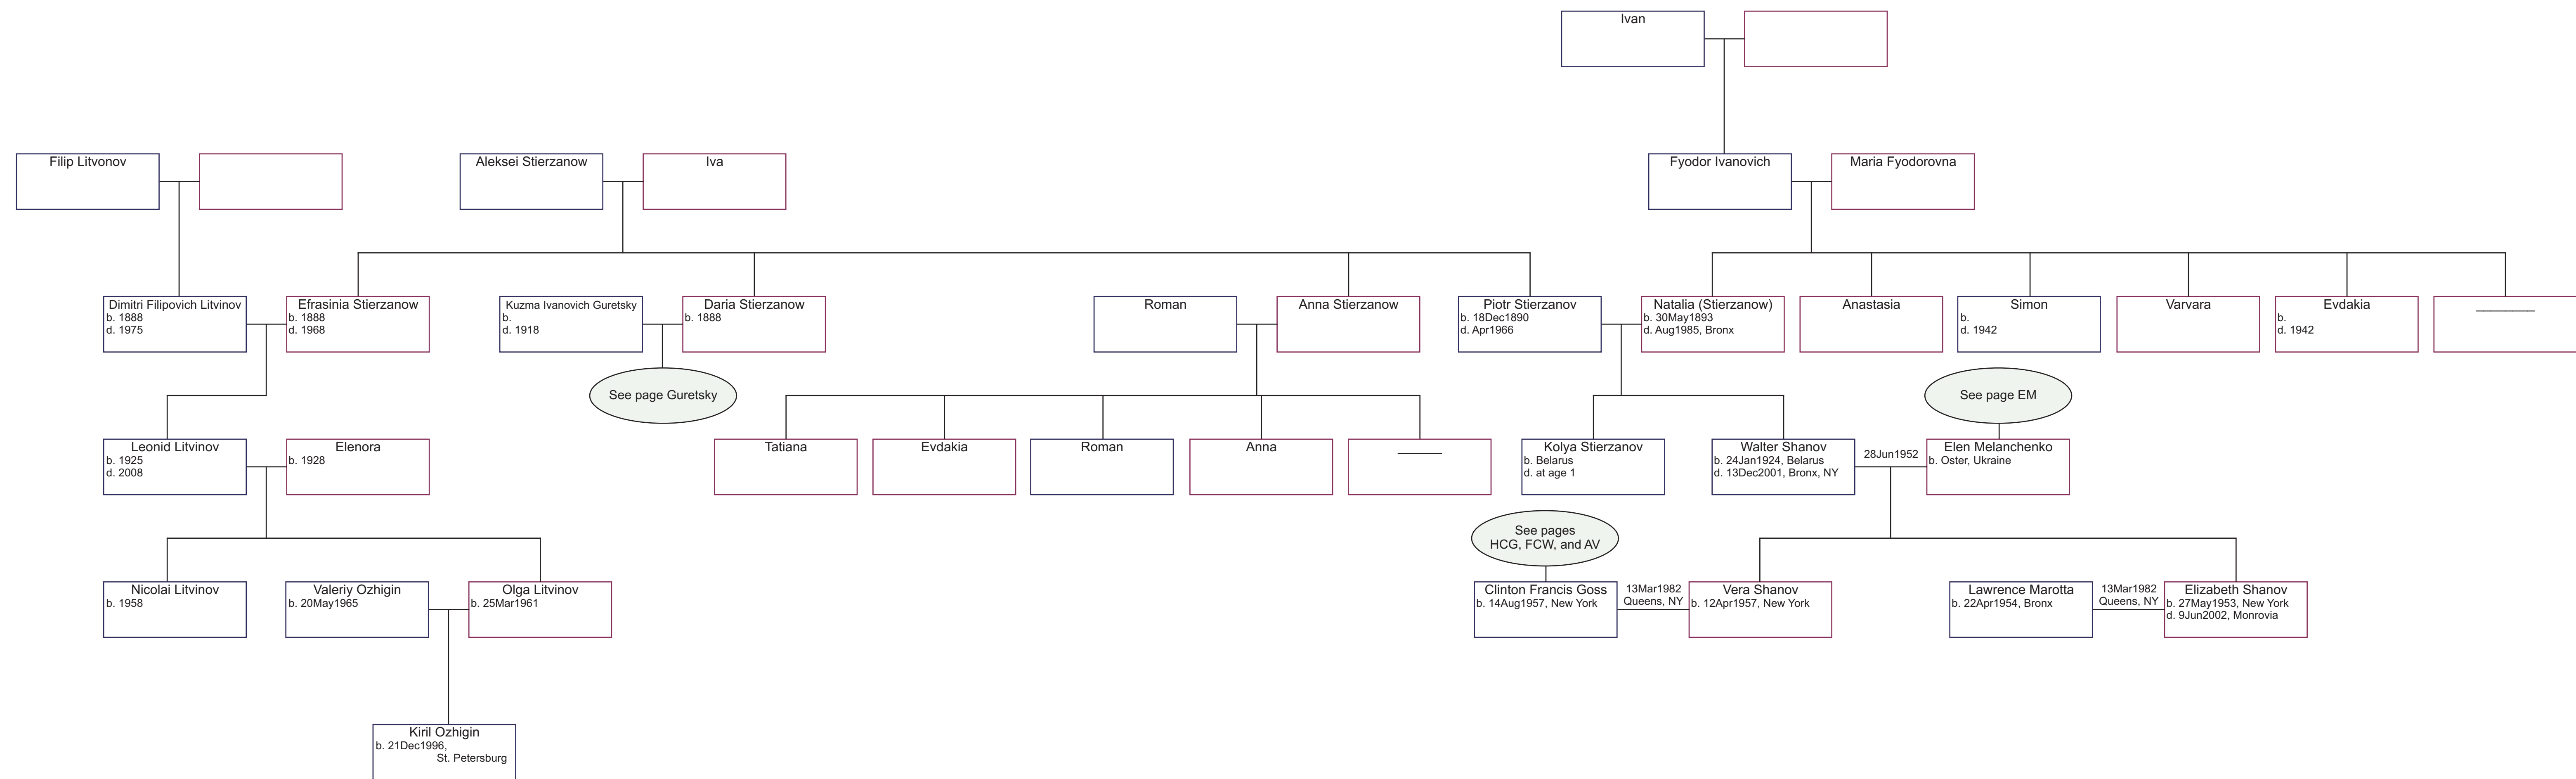

**Extended Family Trees of Clint Goss and Vera Shanov - Main Index Page**  
 researched by Clint Goss [clint@goss.com] — as of April 2, 2012

Extended Family Trees of Clint Goss and Vera Shanov - Page HCG  
researched by Clint Goss [clint@goss.com] — as of March 29, 2012

**Extended Family Trees of Clint Goss and Vera Shanov - Page AV**  
 researched by Clint Goss [clint@goss.com] — as of April 2, 2012

This section of the family tree is connected to the above in some way ....

**Extended Family Trees of Clint Goss and Vera Shanov - Page FCW**  
 researched by Clint Goss [clint@goss.com] — as of March 29, 2012

Extended Family Trees of Clint Goss and Vera Shanov - Page WS  
 researched by Clint Goss [clint@goss.com] — as of March 29, 2012