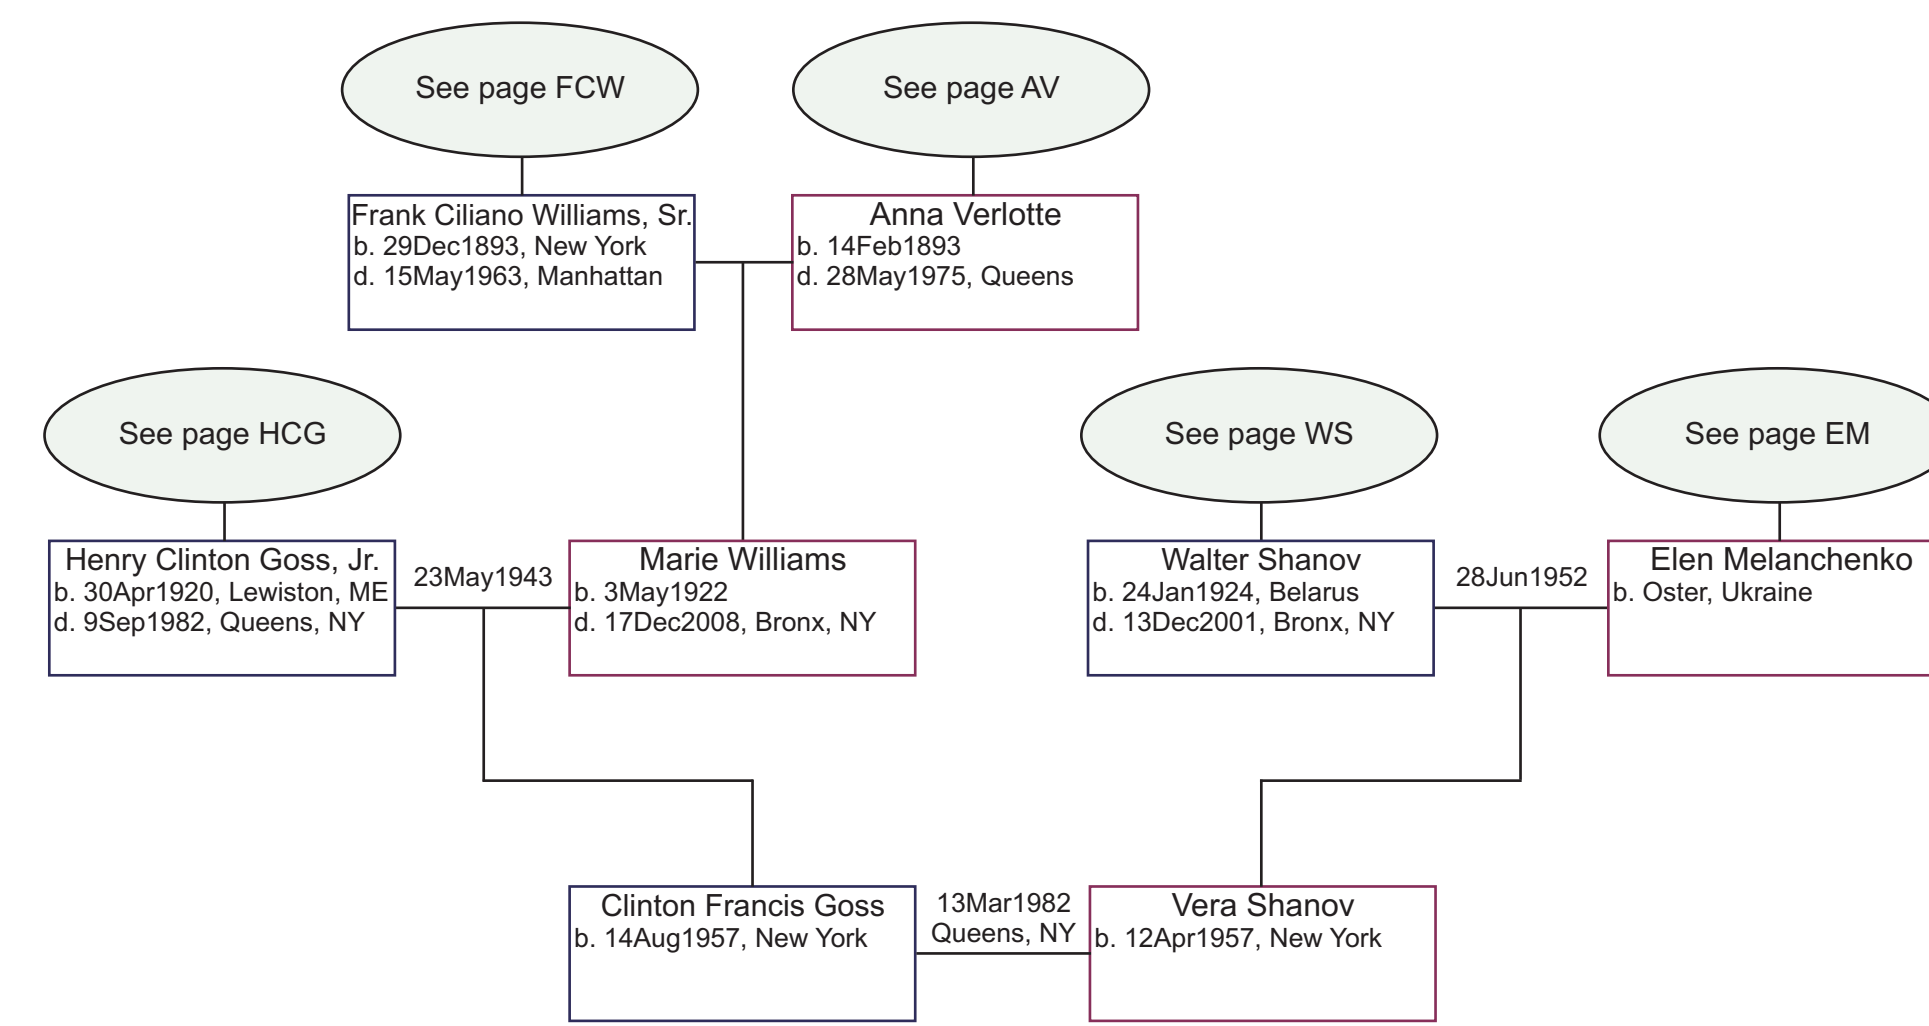

**Extended Family Trees of Clint Goss and Vera Shanov - Main Index Page**  
 researched by Clint Goss [clint@goss.com] — as of April 2, 2012

Extended Family Trees of Clint Goss and Vera Shanov - Page HCG  
researched by Clint Goss [clint@goss.com] — as of March 29, 2012

**Extended Family Trees of Clint Goss and Vera Shanov - Page AV**  
 researched by Clint Goss [clint@goss.com] — as of April 2, 2012

This section of the family tree is connected to the above in some way ....