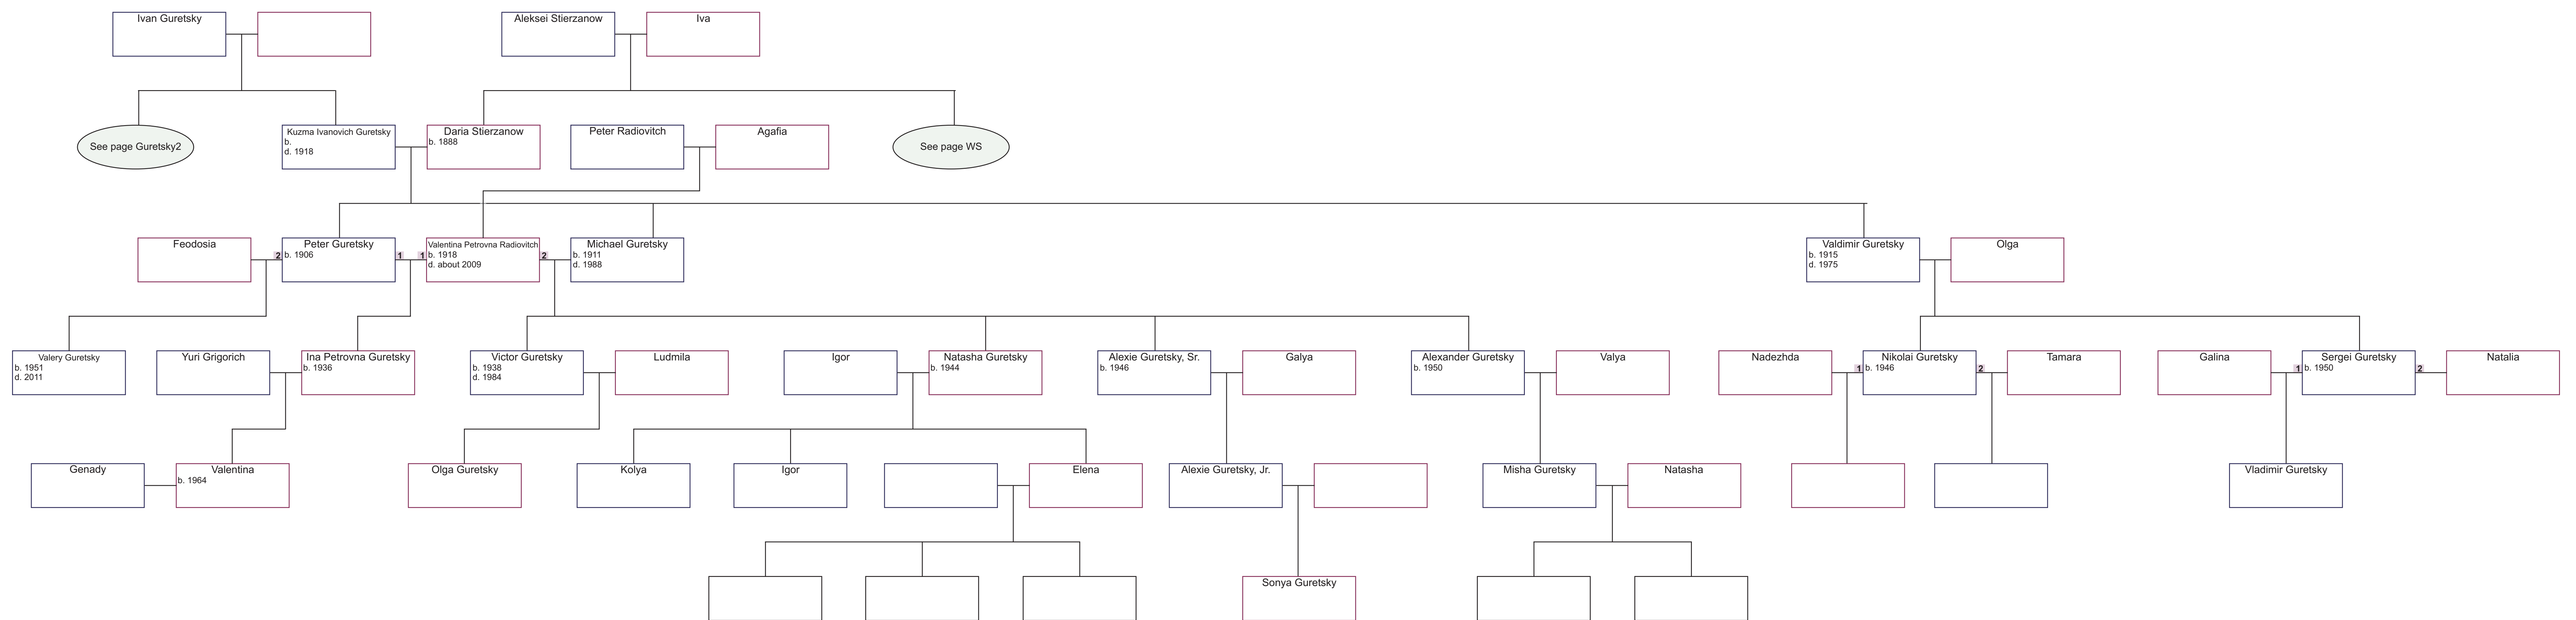

Extended Family Trees of Clint Goss and Vera Shanov - Page Guretsky
researched by Clint Goss [clint@goss.com] — as of March 29, 2012