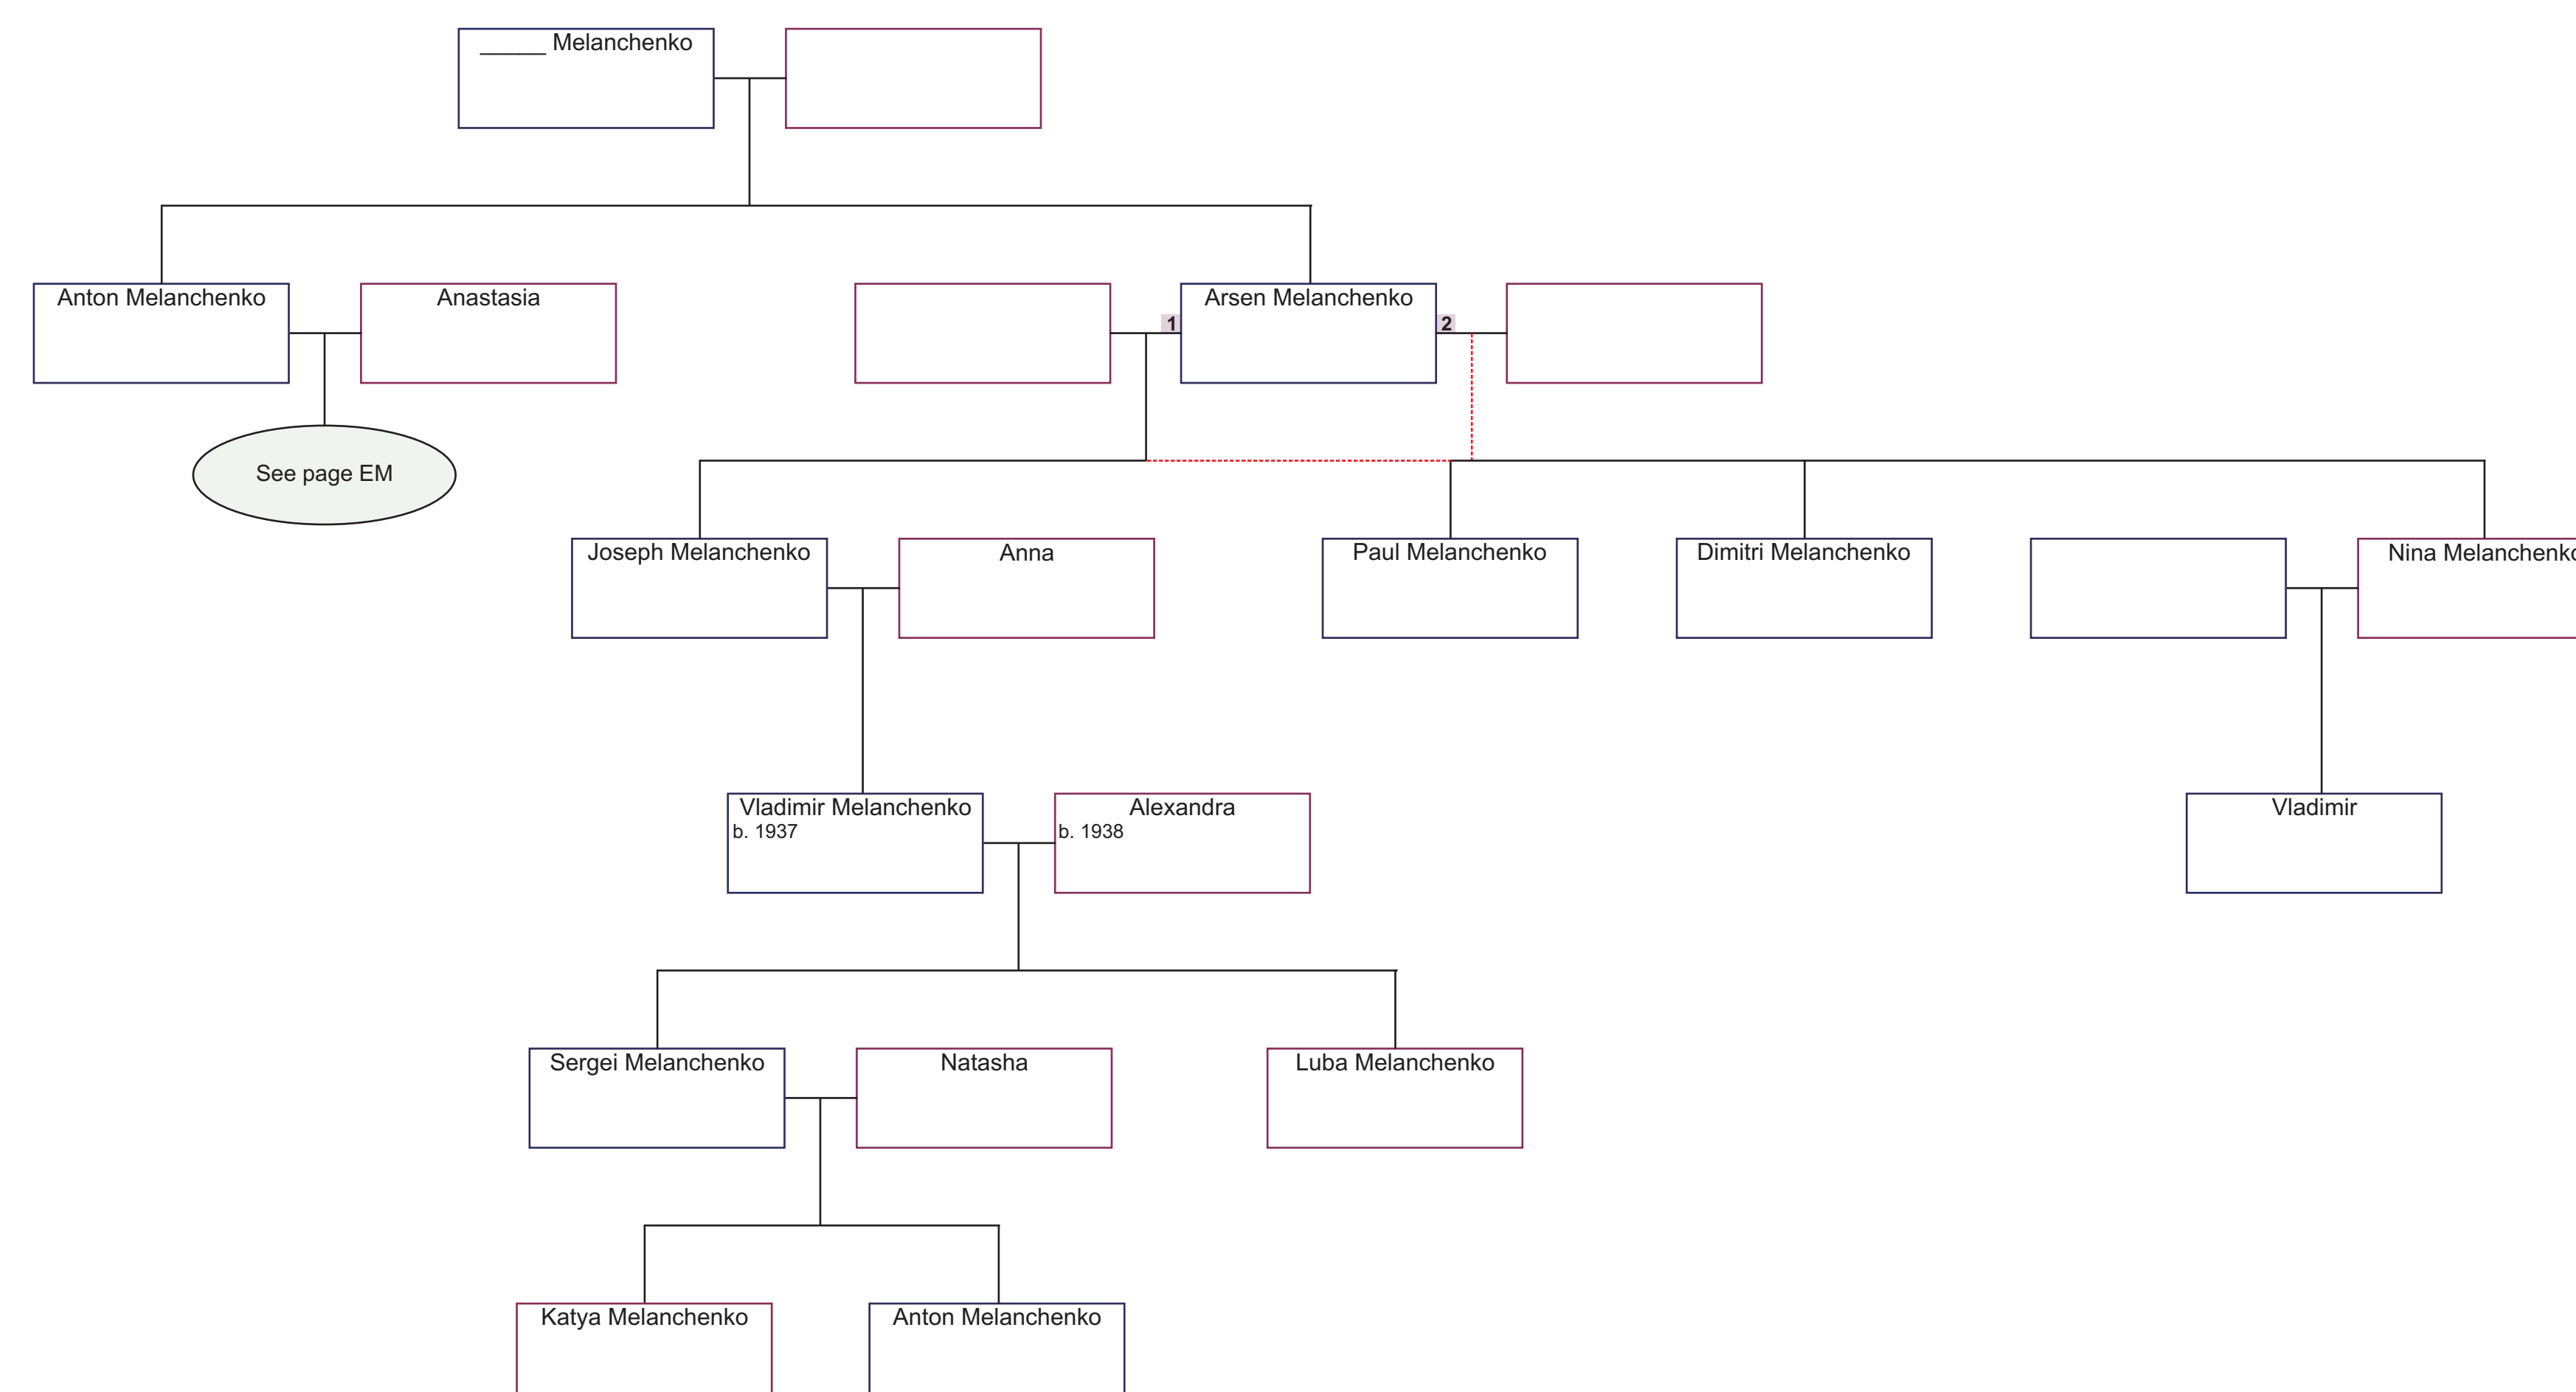

Extended Family Trees of Clint Goss and Vera Shanov - Page Arsen
researched by Clint Goss [clint@goss.com] — as of March 31, 2012