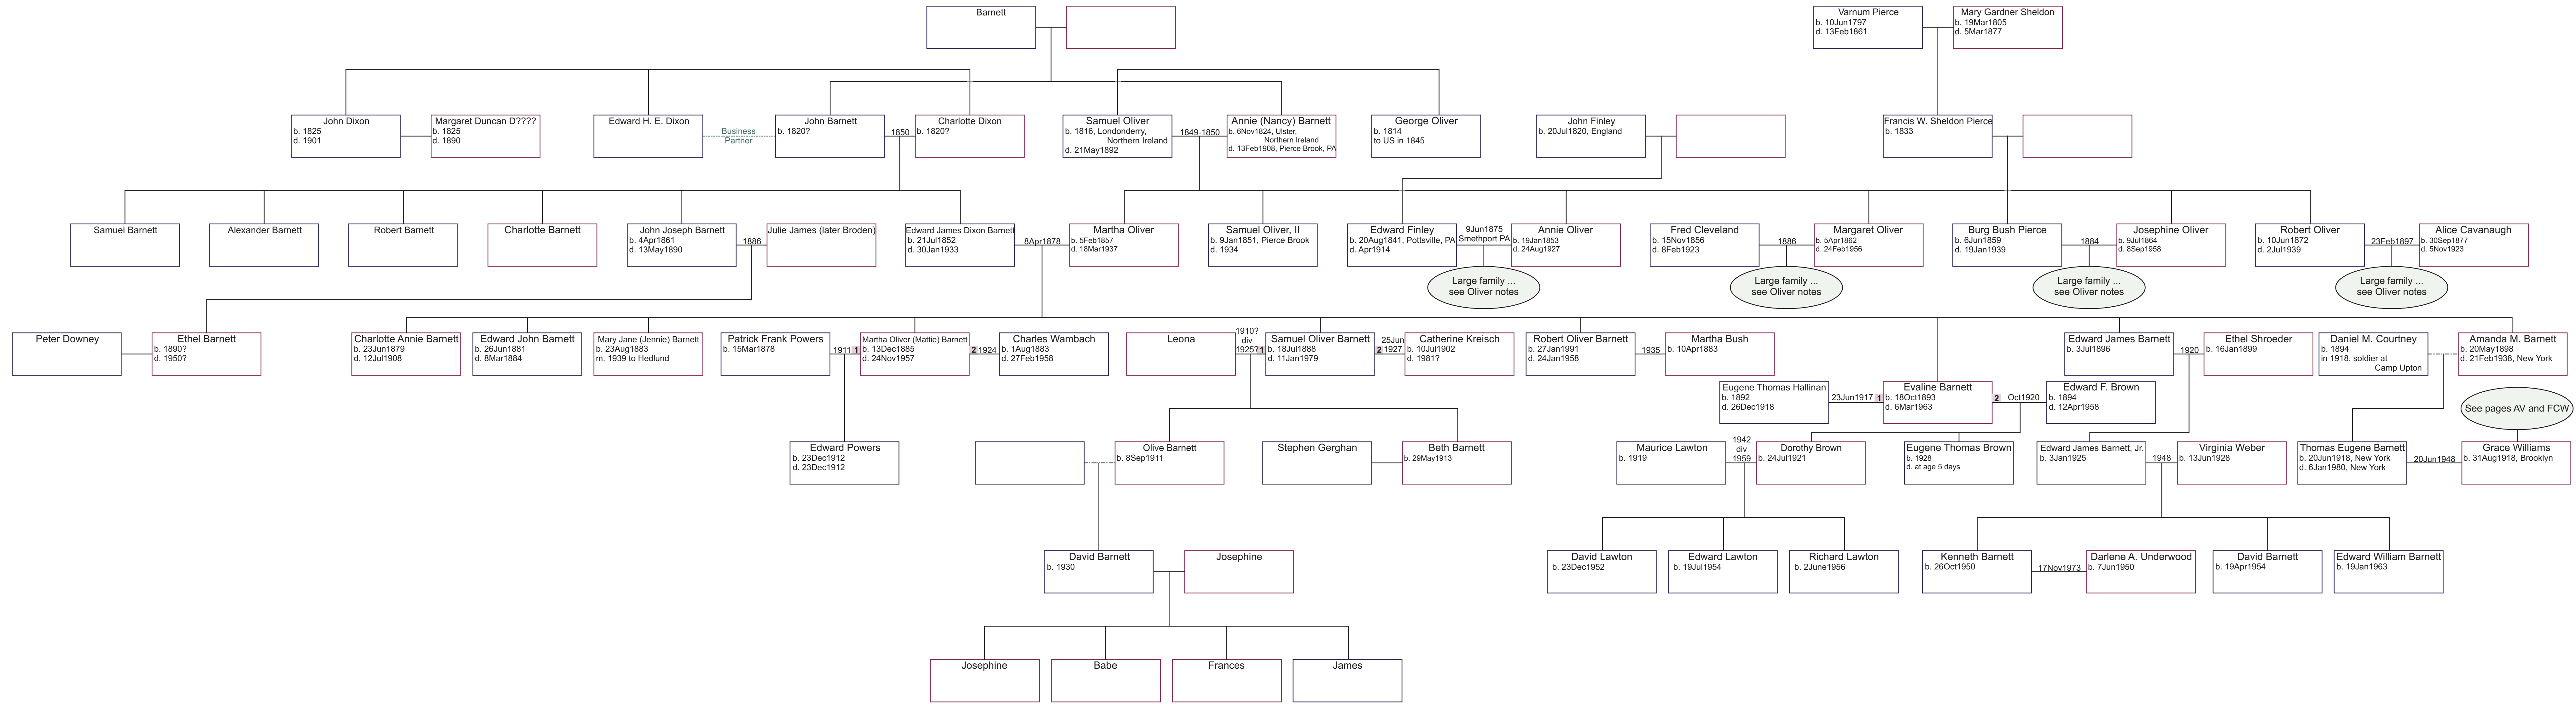

Extended Family Trees of Clint Goss and Vera Shanov - Page EM  
 researched by Clint Goss [clint@goss.com] — as of March 29, 2012

Extended Family Trees of Clint Goss and Vera Shanov - Page Arsen  
researched by Clint Goss [clint@goss.com] — as of March 31, 2012

(See pages AV and FCW)